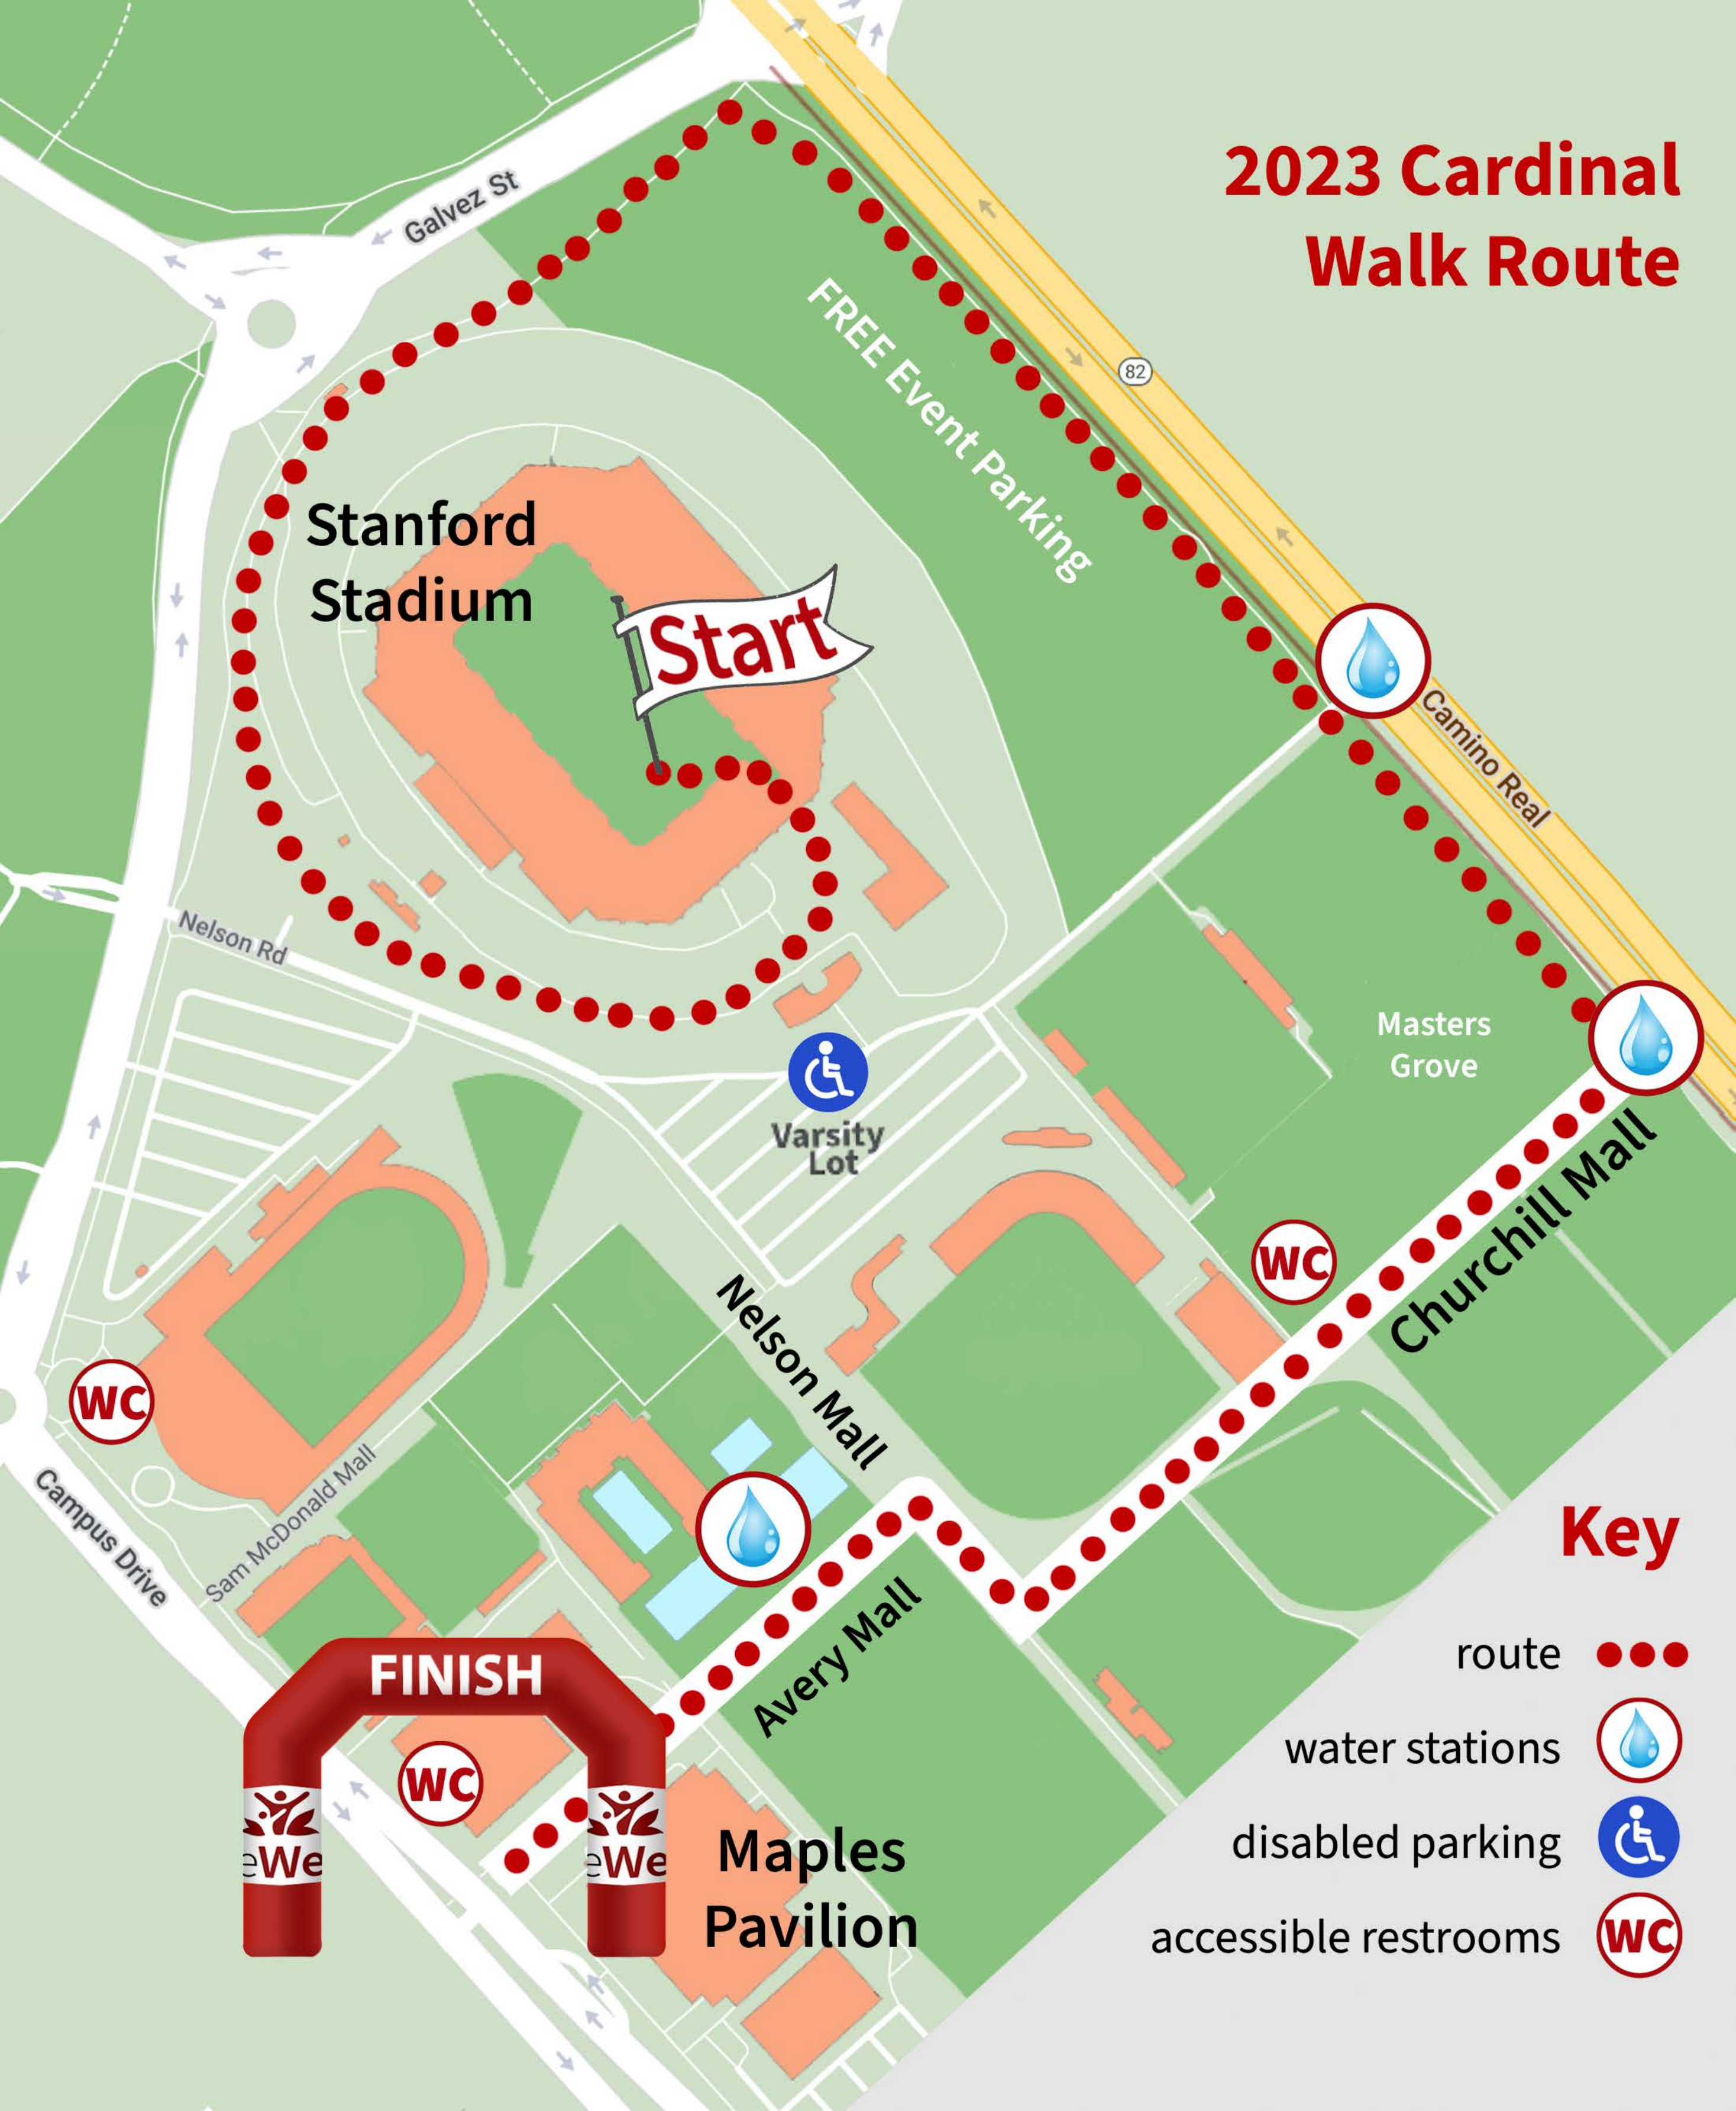

2023 Cardinal Walk Route

Key

- route ●●●●
- water stations 
- disabled parking 
- accessible restrooms 